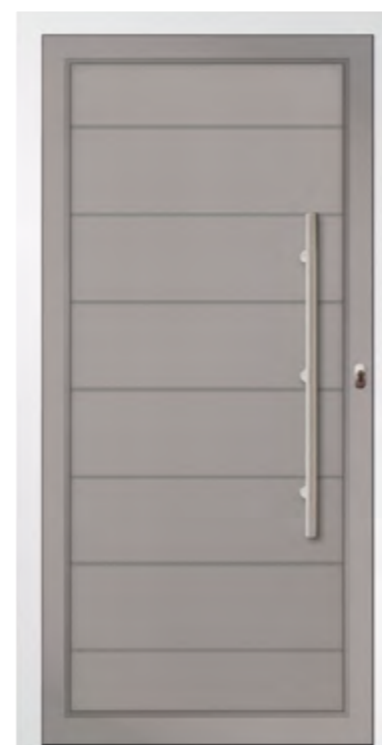

*Platinum Grey (RAL 7036) door and frame.
600mm Stainless Steel off-set bar handle.
Shown here with stainless steel glazing trims.*

Polar Black

Polar Blue

Polar Red

Polar Green

Sandblasted
Timor

IGMAN

*Platinum Grey (RAL 7036) door and white frame.
1000mm Stainless Steel in-line bar handle fitted
to the panel face.
(A handle is required both internally and external
to ensure through fixing strength when choosing
an in-line handle configuration).*