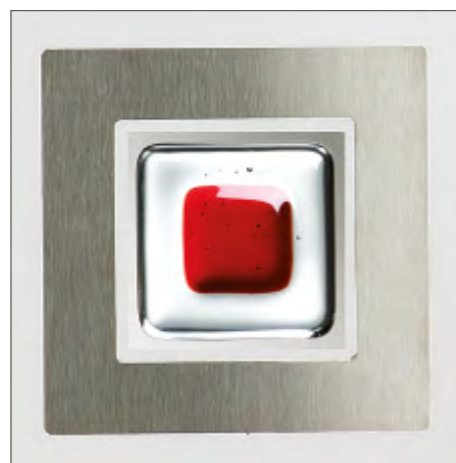

AVORIAZ 1 DOOR & MID-RAIL SIDEPANEL

Graphite Grey (RAL 7024) frame, door and side panel with mid-rail. Black Tahoe Fusion tiles and sandblasted door glass with stainless steel trim. Sandblasted house number side panel. 1000mm stainless steel in-line bar handle.

VALNORD 2

Graphite Grey (RAL 7024) frame, door and side panel in-fills with stainless steel glazing trim on the door. 800mm stainless steel off-set bar handle.

AVORIAZ 1 DOOR & SIDEPANEL

Pigeon Blue (RAL 5014) frame, door and side panel in-fills with stainless steel glazing trims. 800mm stainless steel off-set bar handle.

CHAMONIX 3

Silver Grey (RAL 7001) frame and door with full length sandblasted glass side panels. Pop Art Blu Fusion tiles in the door glass. 800mm stainless steel off-set bar handle.

ALBERG 1

*Silver Grey (RAL 7001) with Tahoe Fusion tile glass.
600mm stainless steel off-set bar handle.
Shown with stainless steel glazing trim.*

ARTUBY 3

*Platinum Grey (RAL 7036) & Pigeon Blue (RAL 5014) doors and frames.
Stainless steel 'Vee' and 600mm off-set bar handle.
Shown with and without stainless steel glazing trims.*

Tahoe Red

Blue

Green