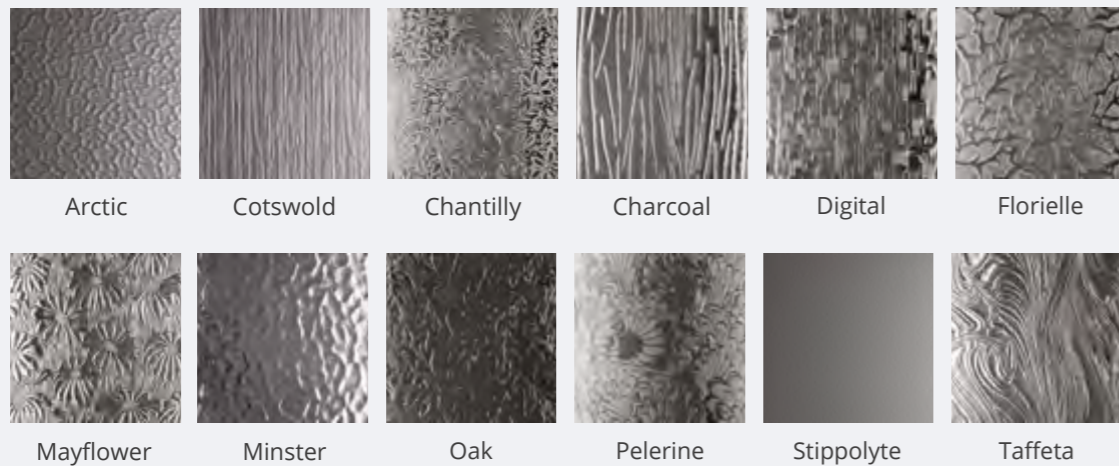

Purple

Black

FINISHING TRIMS

Stainless steel glass surround trims are available on most door designs and can be added to the inside and outside door panel faces, accentuating the glass and door design with a crisp, clean and contemporary finish.

AUTRANS 2

Platinum Grey (RAL 7036) door and frame.
600mm stainless steel off-set bar handle.
Shown with stainless steel glazing trims.

AVORIAZ 1

Iron Grey (RAL 7011) door and standard white frame.
600mm stainless Steel off-set bar handle.
Shown with stainless steel glazing trims.

BACKING GLASS

A range of toughened Pilkington backing glass textures are available to choose from when specifying glass for your door.

Sandblasted Tahoe
Fusion tiles available
with either Red,
Green, Purple or Black
bevels.